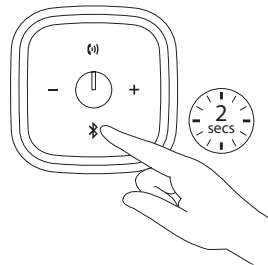

Dell AD211

Bluetooth Portable Speaker

Quick Start Guide

1 Power on

2 Pair the Dell portable speaker

What's in the box

Features

-  NFC area
-  Microphone
-  Answer call
-  Decrease volume
-  Power on/off
-  Bluetooth button and light
-  Increase volume
-  Charging port
-  Audio-in